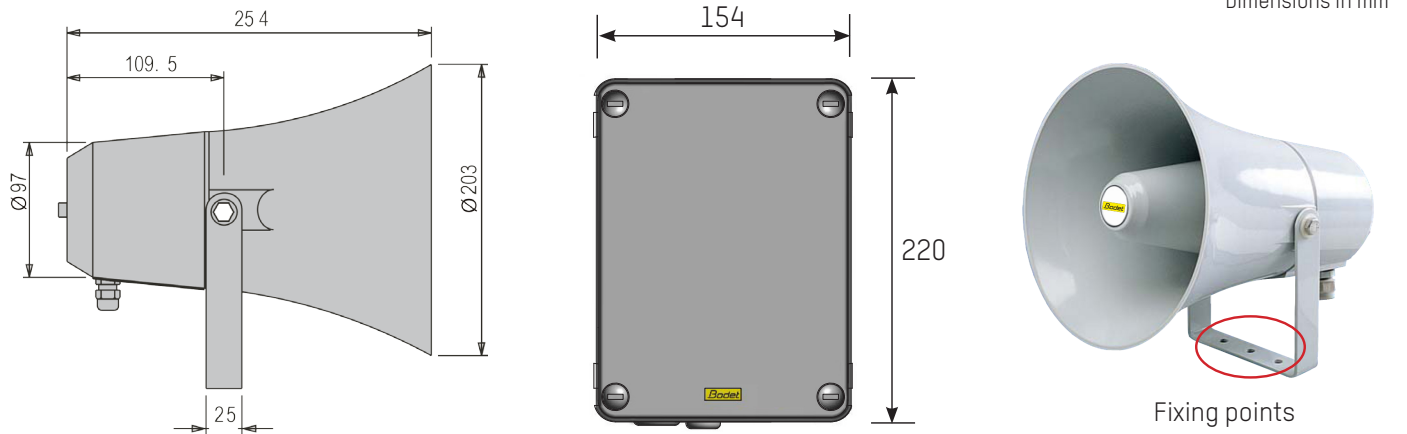

DHF HIGH POWER OUTDOOR SOUNDER

FIXATION