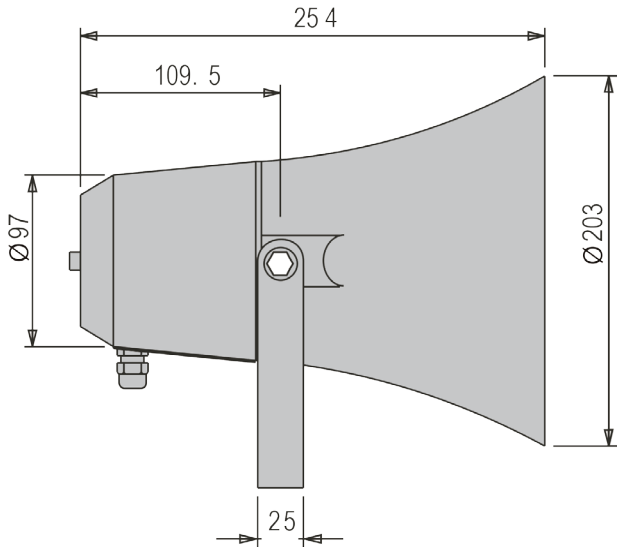

## MECHANICAL FEATURES

- **Protection Index**..... Loudspeaker: IP 54. Controller: IP 54, IK 08.
- **Operating temperature range**..... -20° to +55°C.
- **Weight**..... 2.5 kg (Harmonys outdoor with 1 loudspeaker)  
5.15 kg (Harmonys outdoor with 2 loudspeakers)
- **Dimensions**..... Loudspeaker: H254 x Ø 203 mm. Controller: H195 x L250 x D97.5 mm.
- **Mounting**..... Wall.
- **Distance between controller and loudspeaker** 5 meters (max length: 40m).

# IP OUTDOOR SOUNDER

Dimensions in mm