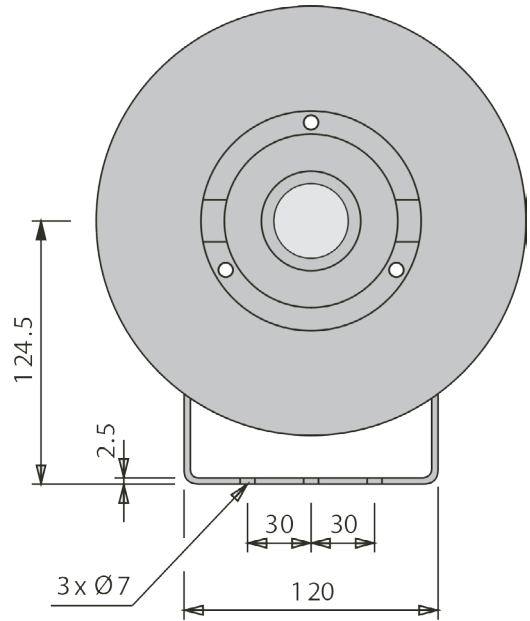

## MECHANICAL FEATURES

- **Protection Index**..... Loudspeaker: IP 54. Controller: IP 54, IK 08.
- **Operating temperature range**..... -20° to +55°C.
- **Weight**..... 2.5 kg (Harmonys outdoor with 1 loudspeaker)  
5.15 kg (Harmonys outdoor with 2 loudspeakers)
- **Dimensions**..... Loudspeaker: H254 x Ø 203 mm. Controller: H195 x L250 x D97.5 mm.
- **Mounting**..... Wall.
- **Distance between controller and loudspeaker** 5 meters (max length: 40m).

# IP OUTDOOR SOUNDER

Dimensions in mm