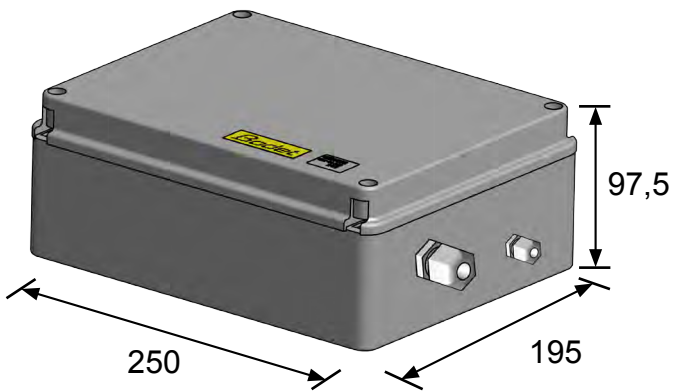

IP OUTDOOR SOUNDER

Dimensions in mm