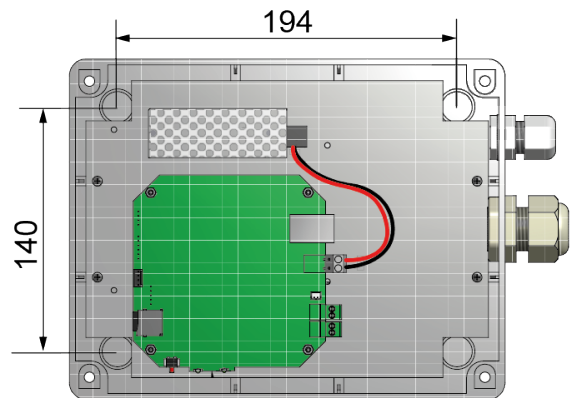

## MECHANICAL FEATURES

- **Protection Index**..... Loudspeaker: IP 54. Controller: IP 54, IK 08.
- **Operating temperature range**..... -20° to +55°C.
- **Weight**..... 2.5 kg (Harmonys outdoor with 1 loudspeaker)  
5.15 kg (Harmonys outdoor with 2 loudspeakers)
- **Dimensions**..... Loudspeaker: H254 x Ø 203 mm. Controller: H195 x L250 x D97.5 mm.
- **Mounting**..... Wall.
- **Distance between controller and loudspeaker** 5 meters (max length: 40m).

# IP OUTDOOR SOUNDER

Dimensions in mm